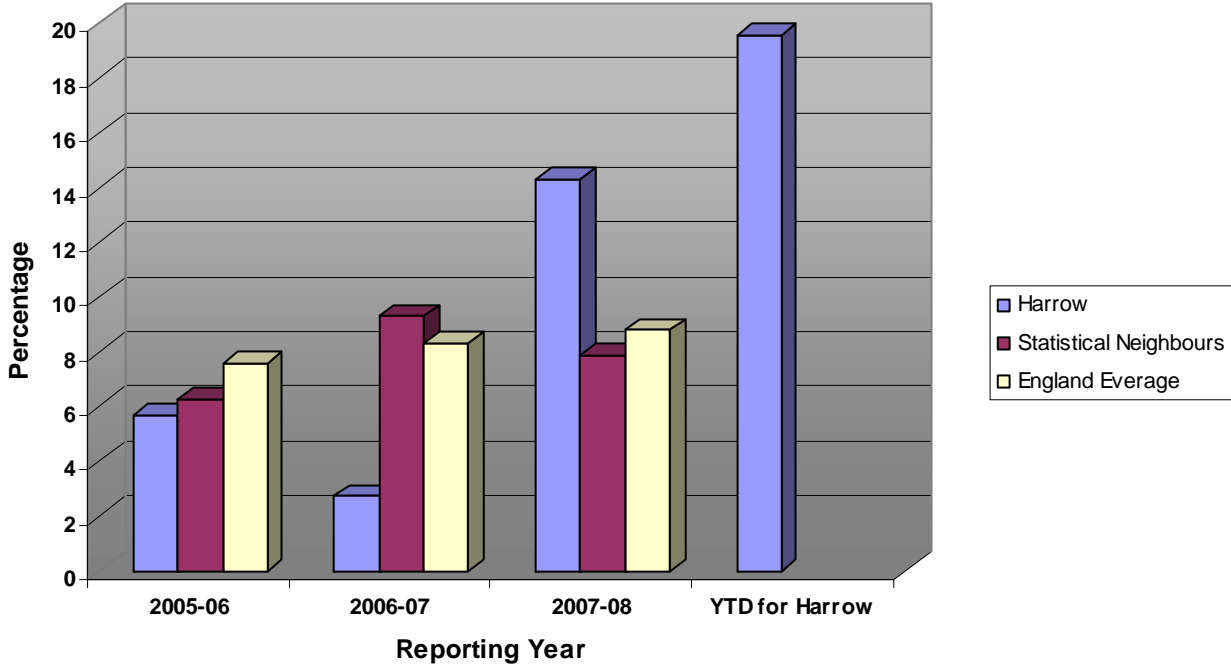

APPENDIX A - Adoption Comparisons

	2005-06	2006-07	2007-08	YTD for Harrow
Harrow	5.7	2.73	14.3	19.58
Statistical Neighbours	6.3	9.3	7.9	
England Everage	7.6	8.3	8.8	

Adoption Performance comparison over 3 years