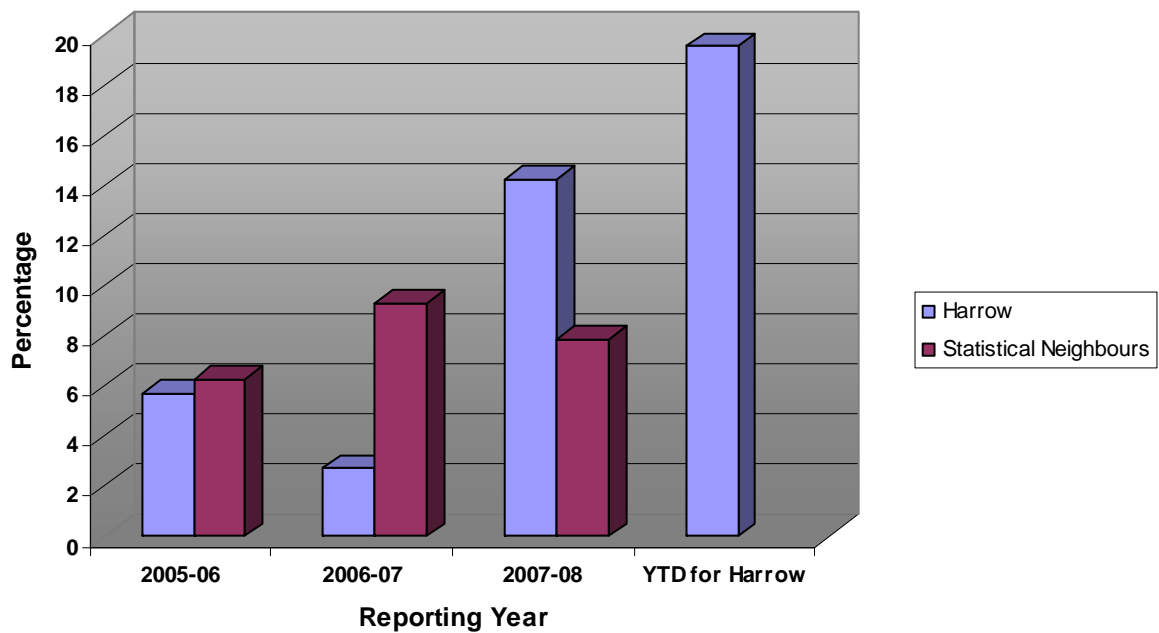

Adoption Performance comparison over 3 years with Statistical Neighbours